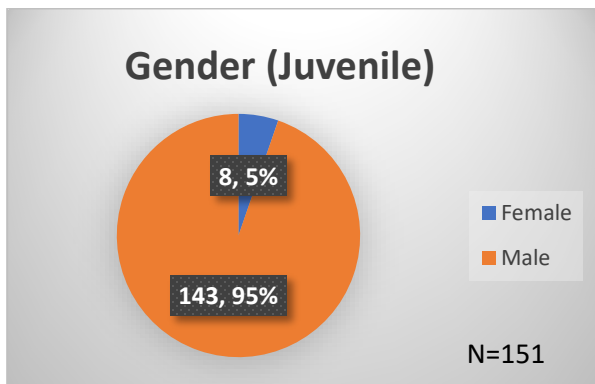

Daily Data Dashboard – June 29, 2023
Demographics for JTDC Population
Thursday Morning Midnight Count

Total # of probation Involved youth¹: 1,220

¹ Probation Active: Any youth who is pending sentencing with an active social history, has been formally placed on probation or supervision with Cook County Juvenile Probation on the date of the report.

*Age, Gender and Race for Criminal Court population (N=1) is not represented in this report.

Data sources: cFive Supervisor – Probation Population and RMIS – JTDC Population

Daily Data Dashboard – June 29, 2023
Demographics for JTDC Population
Thursday Morning Midnight Count