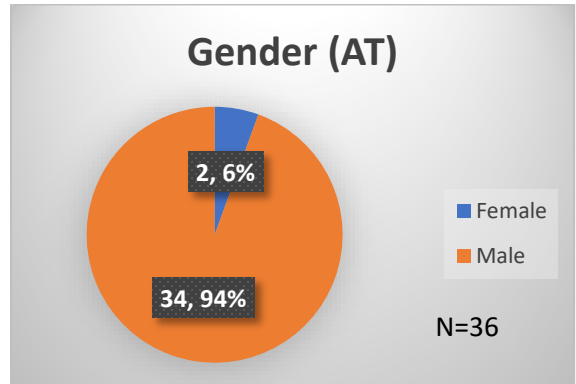

Daily Data Dashboard – June 29, 2023
Demographics for JTDC Population
Thursday Morning Midnight Count

Total # of probation Involved youth¹: 1,220

¹ Probation Active: Any youth who is pending sentencing with an active social history, has been formally placed on probation or supervision with Cook County Juvenile Probation on the date of the report.

*Age, Gender and Race for Criminal Court population (N=1) is not represented in this report.

Data sources: cFive Supervisor – Probation Population and RMIS – JTDC Population

Daily Data Dashboard – June 29, 2023
Demographics for JTDC Population
Thursday Morning Midnight Count