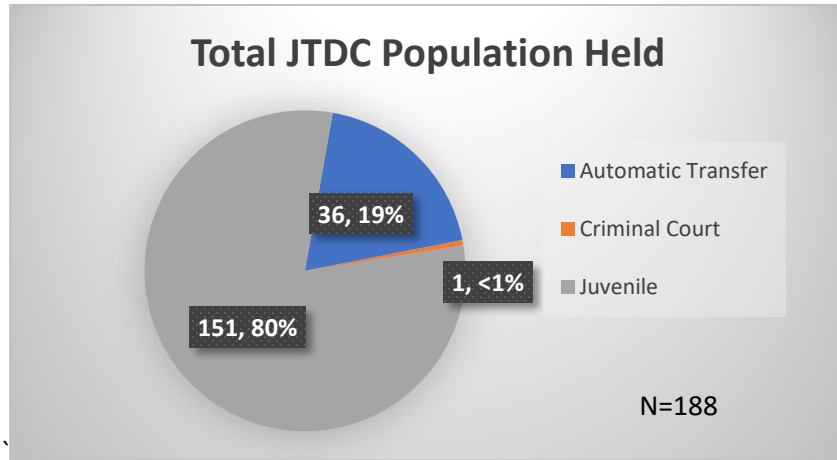

Daily Data Dashboard – June 29, 2023
Demographics for JTDC Population
Thursday Morning Midnight Count

Total # of probation Involved youth¹: 1,220

¹ Probation Active: Any youth who is pending sentencing with an active social history, has been formally placed on probation or supervision with Cook County Juvenile Probation on the date of the report.

*Age, Gender and Race for Criminal Court population (N=1) is not represented in this report.

Data sources: cFive Supervisor – Probation Population and RMIS – JTDC Population

Daily Data Dashboard – June 29, 2023
Demographics for JTDC Population
Thursday Morning Midnight Count