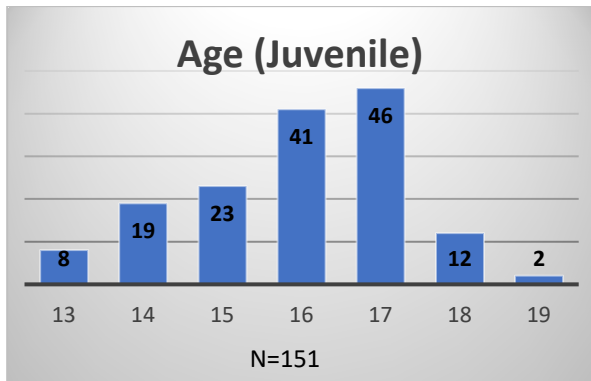

Daily Data Dashboard – June 29, 2023
Demographics for JTDC Population
Thursday Morning Midnight Count

Total # of probation Involved youth¹: 1,220

¹ Probation Active: Any youth who is pending sentencing with an active social history, has been formally placed on probation or supervision with Cook County Juvenile Probation on the date of the report.

*Age, Gender and Race for Criminal Court population (N=1) is not represented in this report.

Data sources: cFive Supervisor – Probation Population and RMIS – JTDC Population

Daily Data Dashboard – June 29, 2023
Demographics for JTDC Population
Thursday Morning Midnight Count