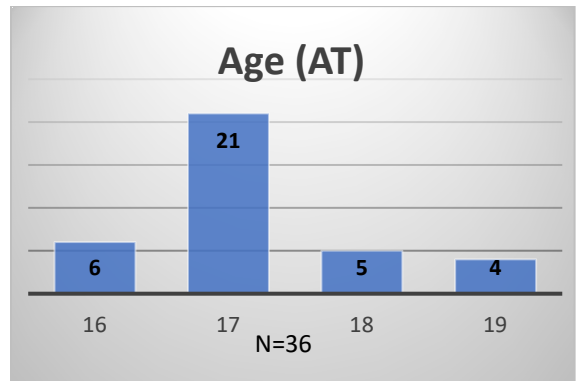

Daily Data Dashboard – June 29, 2023
Demographics for JTDC Population
Thursday Morning Midnight Count

Total # of probation Involved youth¹: 1,220

¹ Probation Active: Any youth who is pending sentencing with an active social history, has been formally placed on probation or supervision with Cook County Juvenile Probation on the date of the report.

*Age, Gender and Race for Criminal Court population (N=1) is not represented in this report.

Data sources: cFive Supervisor – Probation Population and RMIS – JTDC Population

Daily Data Dashboard – June 29, 2023
Demographics for JTDC Population
Thursday Morning Midnight Count